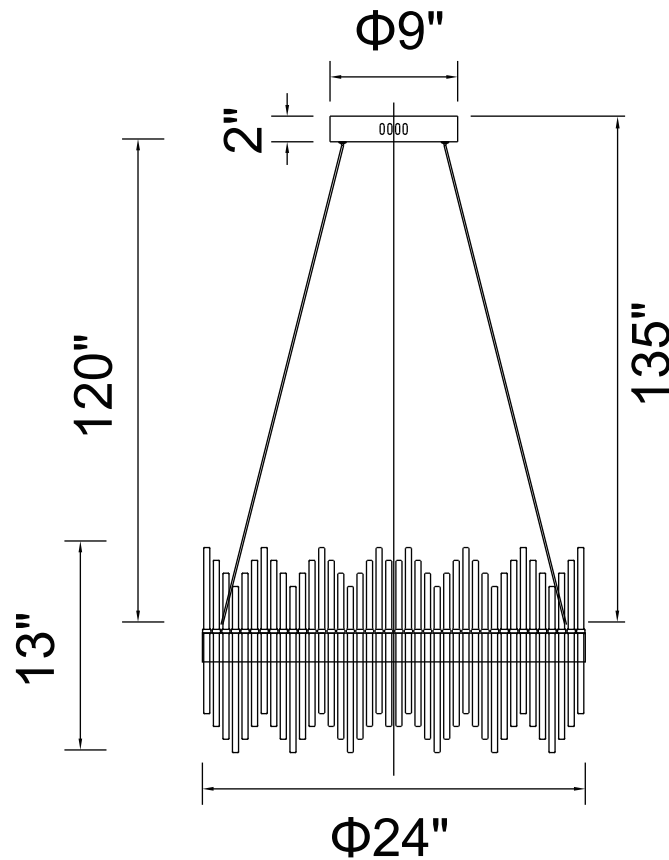

PROJECT: \_\_\_\_\_

FIXTURE TYPE: \_\_\_\_\_

LOCATION: \_\_\_\_\_

CONTACT/PHONE: \_\_\_\_\_

Item	1063P24-169
Collection	GENEVIEVE
Finish	Medallion Gold
Glass	-----
Crystal	-----
Input	120V AC,60HZ,AC

Shade	-----
Length/Dia.	24"
Width/Ext.	-----
Height	13"
Maximum	135"
Lumens	3300

Light Source	LED
Bulb Info.	50W
Included	-----
Dimmable	Yes
Color	3000K
Weight	17.5KG