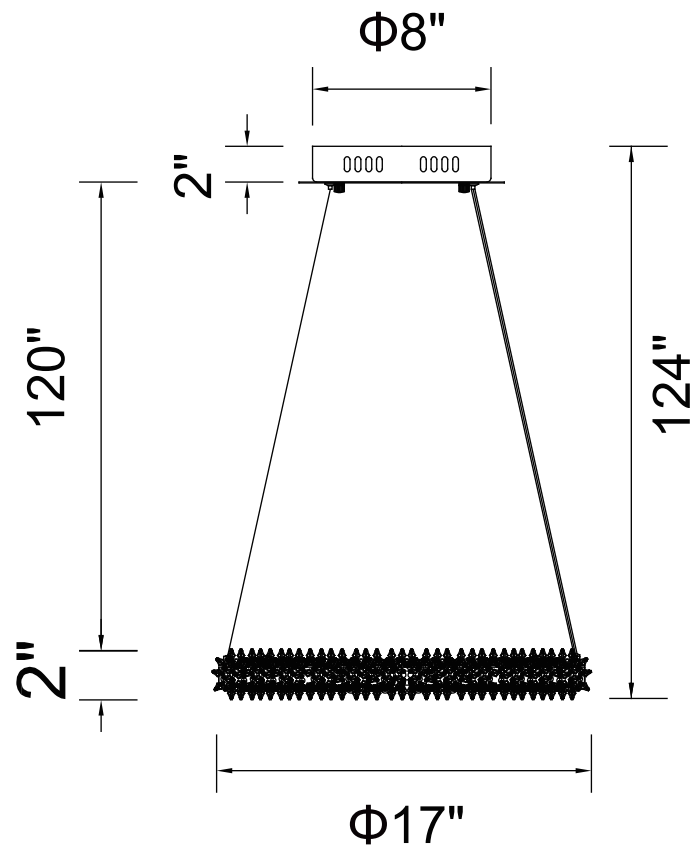

PROJECT: _____

FIXTURE TYPE: _____

LOCATION: _____

CONTACT/PHONE: _____

Item	1042P17-601-R
Collection	ARIELLE
Finish	Chrome
Glass	-----
Crystal	Clear
Input	120V AC,60HZ,AC

Shade	-----
Length/Dia.	17"
Width/Ext.	-----
Height	2"
Maximum	124"
Lumens	2000

Light Source	LED
Bulb Info.	50W
Included	-----
Dimmable	Yes
Color	4000K
Weight	3.0KG