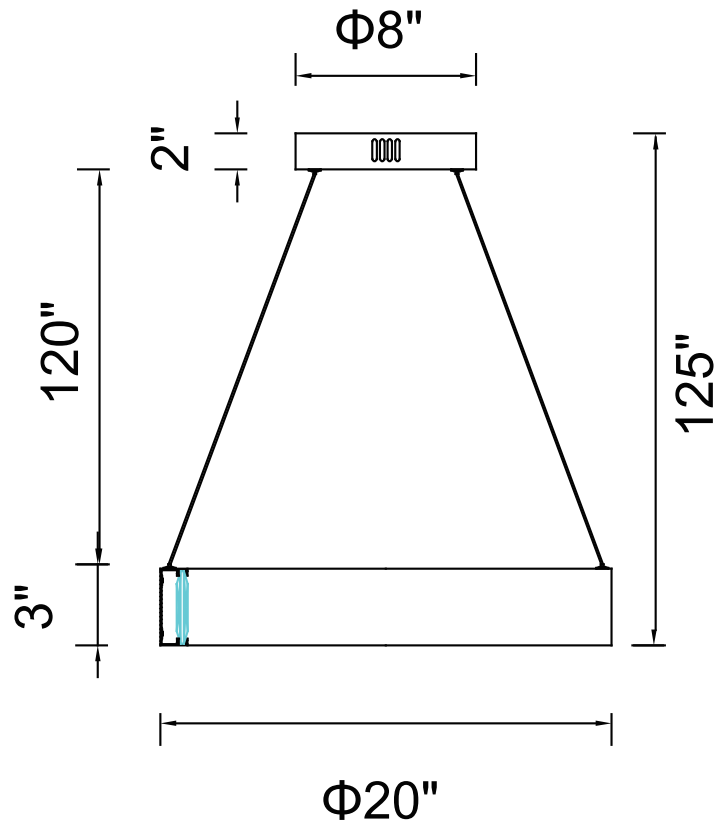

PROJECT: _____

FIXTURE TYPE: _____

LOCATION: _____

CONTACT/PHONE: _____

Item	1040P20-101
Collection	ROSALINA
Finish	Matte Black
Glass	-----
Crystal	Clear
Input	120V AC,60HZ,AC

Shade	-----
Length/Dia.	20"
Width/Ext.	-----
Height	3"
Maximum	125"
Lumens	700

Light Source	LED
Bulb Info.	35W
Included	-----
Dimmable	Yes
Color	3000K
Weight	6.2KG