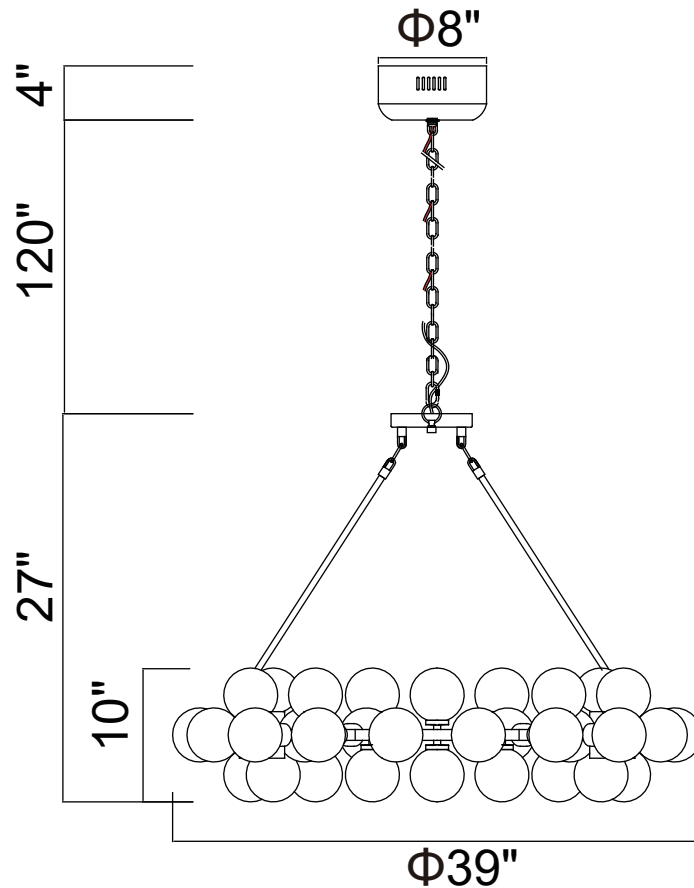

PROJECT: _____

FIXTURE TYPE: _____

LOCATION: _____

CONTACT/PHONE: _____

Item	1020P39-45-602
Collection	ARYA
Finish	Satin Gold
Glass	-----
Crystal	-----
Input	120V AC,60HZ,AC

Shade	-----
Length/Dia.	39"
Width/Ext.	-----
Height	10"
Maximum	149"
Lumens	-----

Light Source	LED
Bulb Info.	45xG9xMAX7W
Included	-----
Dimmable	Yes
Color	-----
Weight	