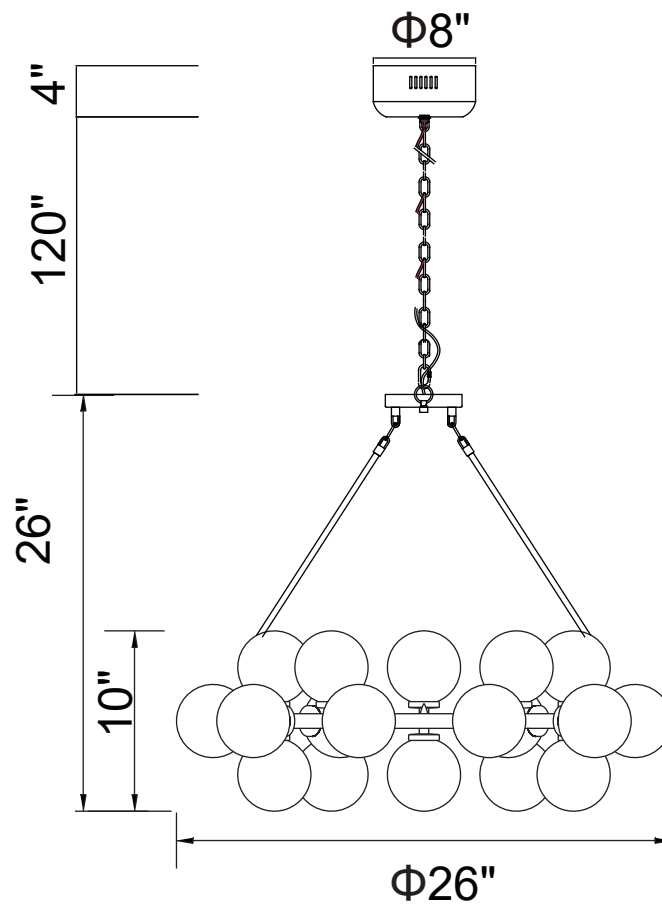

PROJECT: \_\_\_\_\_

FIXTURE TYPE: \_\_\_\_\_

LOCATION: \_\_\_\_\_

CONTACT/PHONE: \_\_\_\_\_

|            |                 |
|------------|-----------------|
| Item       | 1020P26-25-602  |
| Collection | ARYA            |
| Finish     | Satin Gold      |
| Glass      | -----           |
| Crystal    | -----           |
| Input      | 120V AC,60HZ,AC |

|             |       |
|-------------|-------|
| Shade       | ----- |
| Length/Dia. | 26"   |
| Width/Ext.  | ----- |
| Height      | 10"   |
| Maximum     | 148"  |
| Lumens      | ----- |

|              |             |
|--------------|-------------|
| Light Source | LED         |
| Bulb Info.   | 25×G9×MAX7W |
| Included     | -----       |
| Dimmable     | Yes         |
| Color        | -----       |
| Weight       |             |