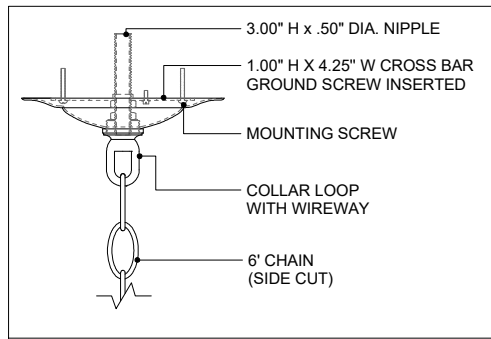

28.00" DIA. BODY
 6.00" DIA. CANOPY
 1.00" H X 4.25" W
 CROSS BAR

TOP VIEW

3.00" H x .50" DIA. NIPPLE
 1.00" H X 4.25" W CROSS BAR
 GROUND SCREW INSERTED
 MOUNTING SCREW
 COLLAR LOOP
 WITH WIREWAY
 6" CHAIN
 (SIDE CUT)

CANOPY DETAIL

ADJUSTABLE

FIXED

2.50"

39.50"

44.50"
 MIN. HT.

114.50"
 MAX HT.

FRONT VIEW