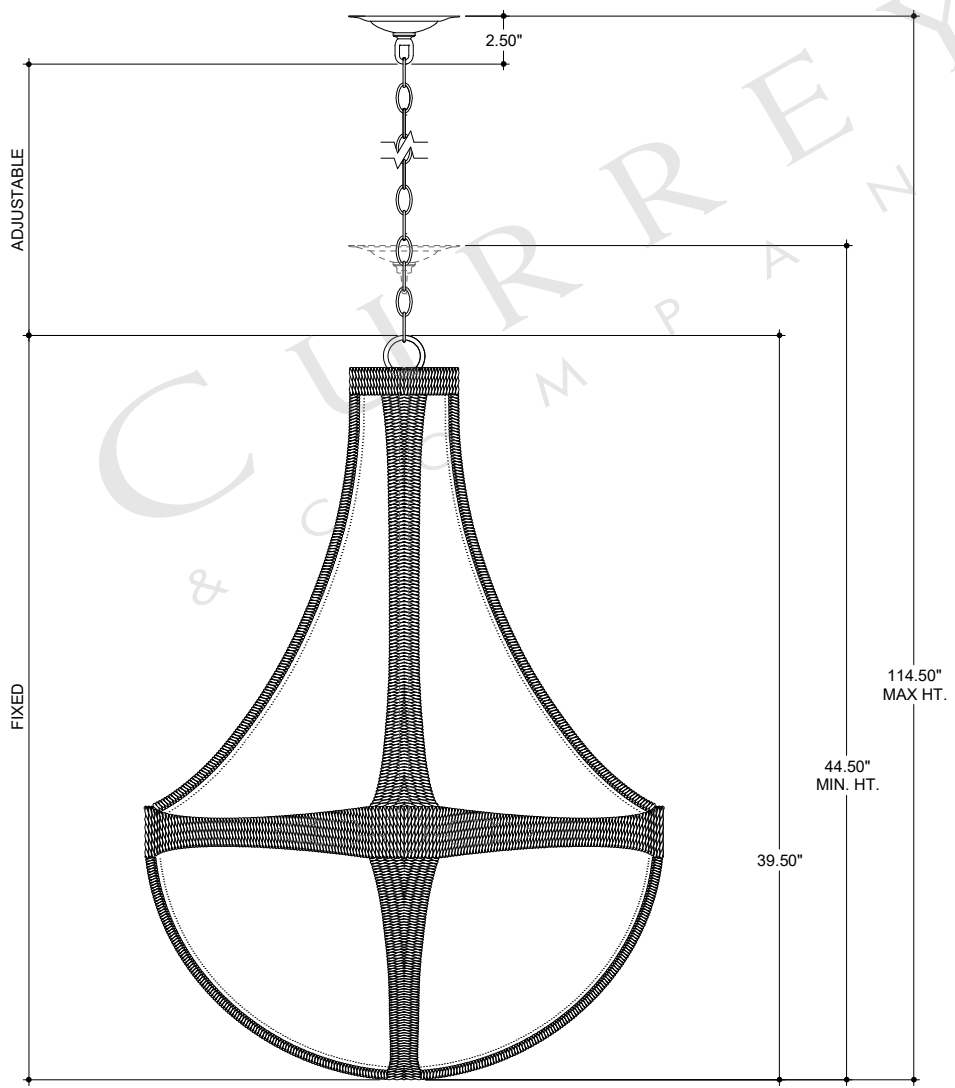

28.00" DIA. BODY
 6.00" DIA. CANOPY
 1.00" H X 4.25" W
 CROSS BAR

TOP VIEW

3.00" H x .50" DIA. NIPPLE
 1.00" H X 4.25" W CROSS BAR
 GROUND SCREW INSERTED
 MOUNTING SCREW
 COLLAR LOOP
 WITH WIREWAY
 6" CHAIN
 (SIDE CUT)

CANOPY DETAIL

ADJUSTABLE

FIXED

2.50"

39.50"

44.50"
 MIN. HT.

114.50"
 MAX HT.

FRONT VIEW