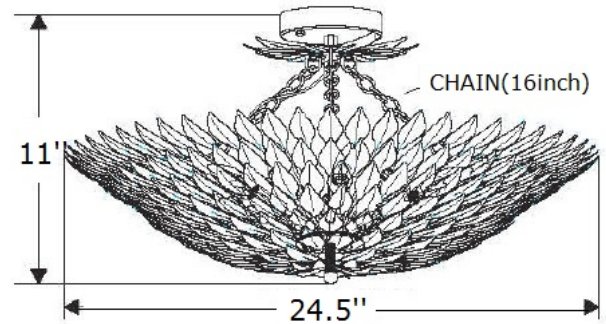

You will need 6 Candelabra bulb. 40 Watts recommended 60 Watts max. Bulb not included.

Semi Flush

*Due to the delicate nature of this design, you may need to manually bend the leaves as the intended design is to have a smooth pattern of leaves.

NOTICE: FOR REPLACING THE BULB, PLEASE UNSCREW THE LEAF ASSEMBLY AS SHOWN ABOVE.