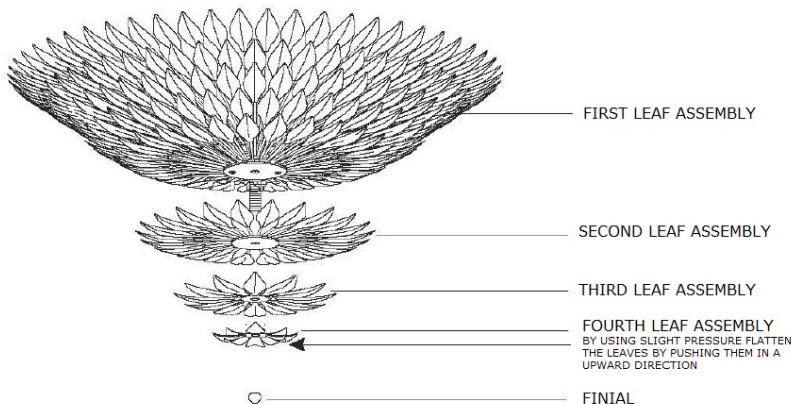

You will need 6 Candelabra bulb. 40 Watts recommended 60 Watts max. Bulb not included.

Semi Flush

*Due to the delicate nature of this design, you may need to manually bend the leaves as the intended design is to have a smooth pattern of leaves.

NOTICE: FOR REPLACING THE BULB, PLEASE UNSCREW THE LEAF ASSEMBLY AS SHOWN ABOVE.