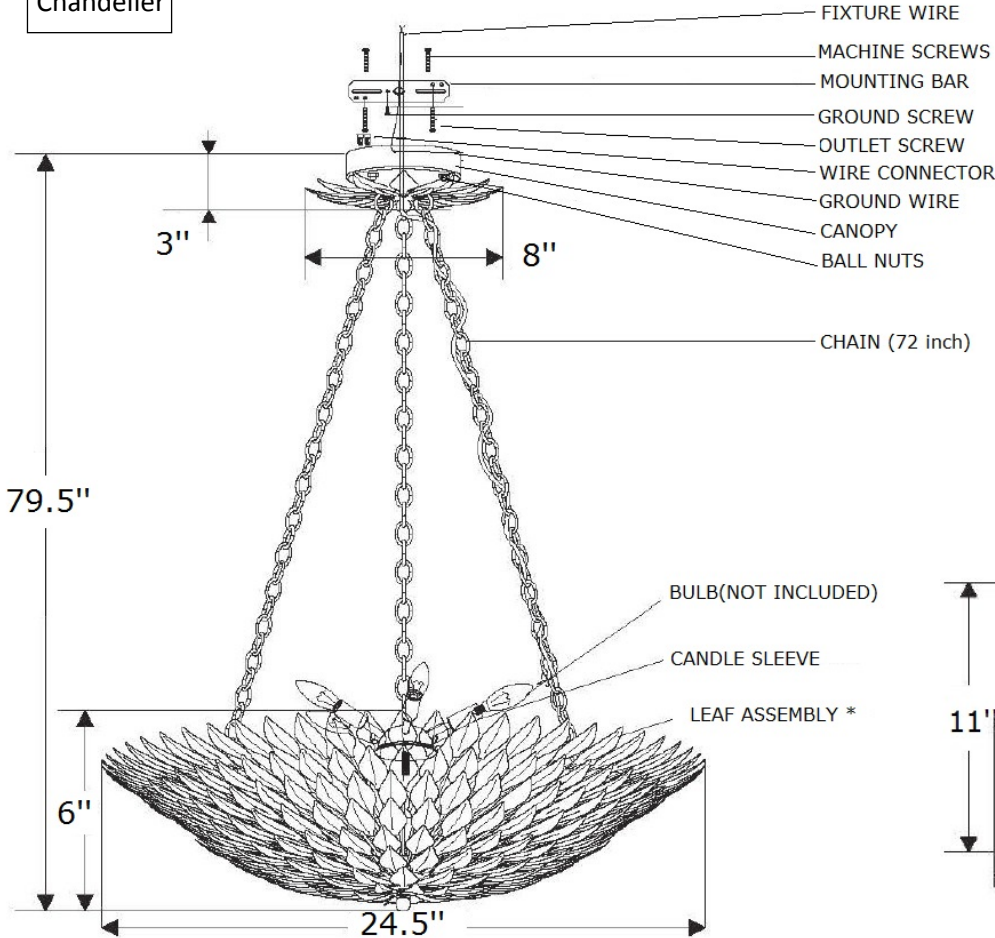

CRYSTORAMA

1958

95 Cantiague Rock Road, Westbury NY 11590

Ph: 516.931.9090 Fax: 516.931.1254

info@crystorama.com www.crystorama.com

MODEL #: 517-SA ASSEMBLY AND DRESSING INSTRUCTIONS

Chandelier

All electrical components must be installed by a licensed electrician in accordance with the National Electric Code and the appropriate local electrical codes.

You will need 6 Candelabra bulb. 40 Watts recommended 60 Watts max. Bulb not included.