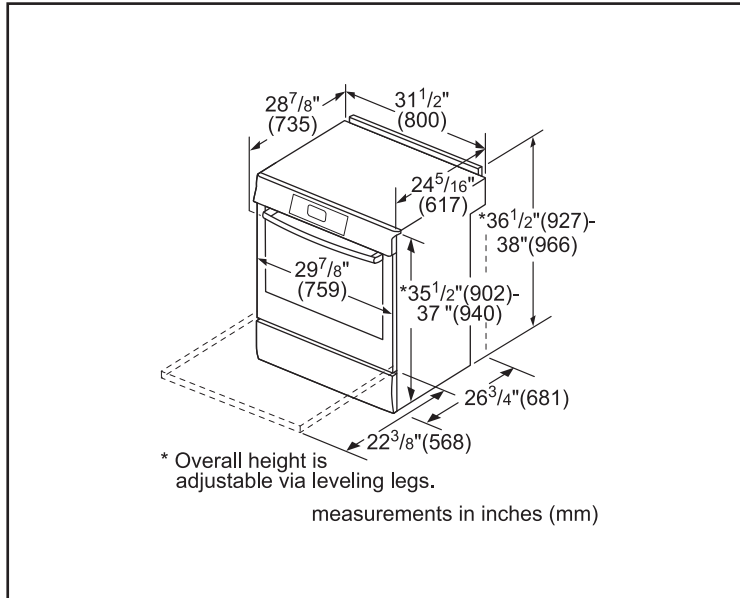

30" Electric Slide-in Range

800 Series – Black Stainless Steel HEI8046U

Installation Details

Accessories: To purchase Bosch accessories, cleaners & parts please visit www.bosch-home.com/us/store or call 1-800-944-2904 (Mon to Fri 5 am to 6 pm PST, Sat 6 am to 3 pm PST).

Notes: All height, width and depth dimensions are shown in inches. BSH reserves the absolute and unrestricted right to change product materials and specifications, at any time, without notice. Consult the product's installation instructions for final dimensional data and other details prior to making cutout.

Warranties: Please see Use & Care manual or Bosch website for statement of limited warranty.

For more information on our entire line of products, go to www.bosch-home.com/us or call 1-800-944-2904

© BSH Home Appliances Corporation. All rights reserved. Bosch is a registered trademark of Robert Bosch GmbH.