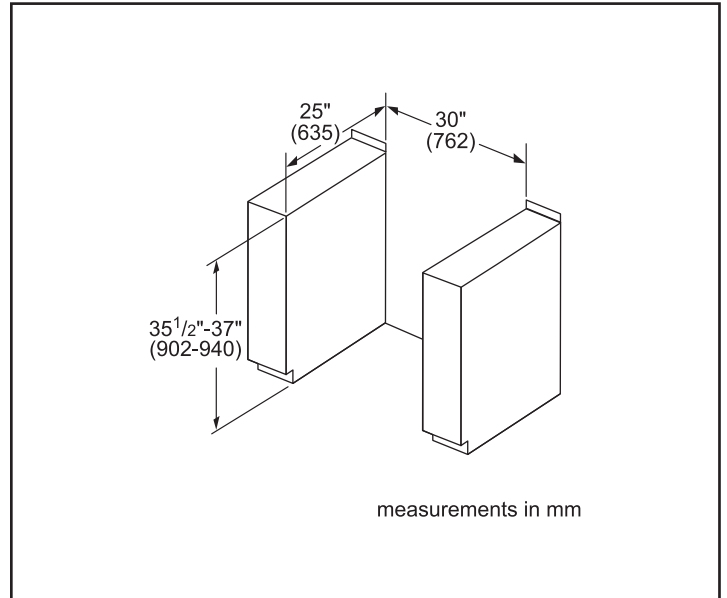

30" Electric Slide-in Range

800 Series – Black Stainless Steel HEI8046U

Installation Details

Accessories: To purchase Bosch accessories, cleaners & parts please visit www.bosch-home.com/us/store or call 1-800-944-2904 (Mon to Fri 5 am to 6 pm PST, Sat 6 am to 3 pm PST).

Notes: All height, width and depth dimensions are shown in inches. BSH reserves the absolute and unrestricted right to change product materials and specifications, at any time, without notice. Consult the product's installation instructions for final dimensional data and other details prior to making cutout.

Warranties: Please see Use & Care manual or Bosch website for statement of limited warranty.

For more information on our entire line of products, go to www.bosch-home.com/us or call 1-800-944-2904

© BSH Home Appliances Corporation. All rights reserved. Bosch is a registered trademark of Robert Bosch GmbH.