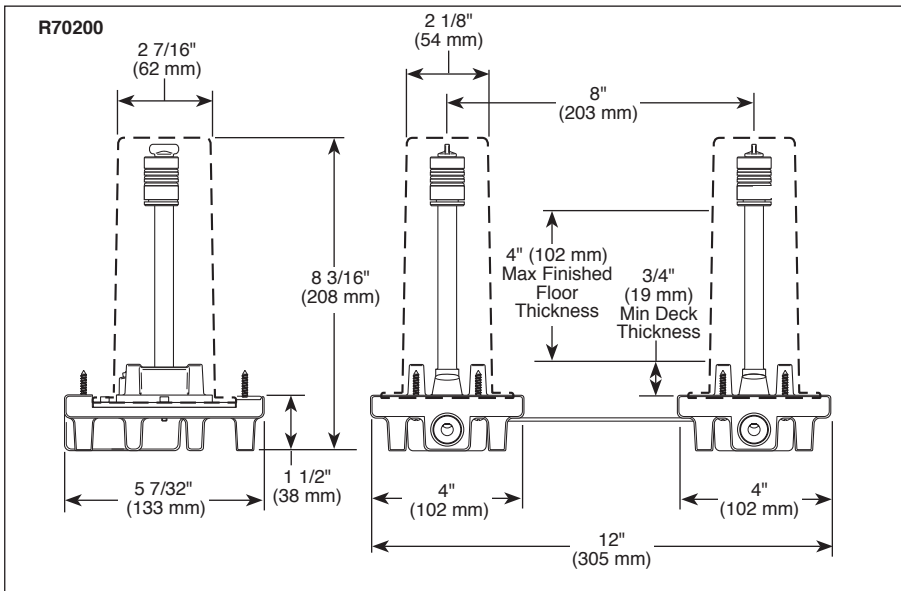

Submitted Model No.: _____

Specific Features: _____

BRIZO®

TWO HOLE FREESTANDING FLOOR MOUNTED TUB FILLER ROUGH-IN

- R70200
- R70200-WS (With Stops)

STANDARD SPECIFICATIONS:

- 1/2" NPT female inlets.
- Forged brass body.
- Available with integrated stops (R70200-WS).
- Innovative mounting system (patent pending) provides for simple stable installation.
- Spacing plate pre-assembled to ensure 8" spread.
- Accommodates finished floor thickness up to 4".
- Vertical spout height remains constant to finished floor.
- Pre-assembled test caps allow air or water pressure testing without trim.
- Pre-assembled protective plasterguards with information label indicating finished floor location.
- Pre-assembled gaskets to isolate living space.
- Rigid galvanized installation template included (not shown).
- Refer to product installation instructions.
- Trim sold separately.