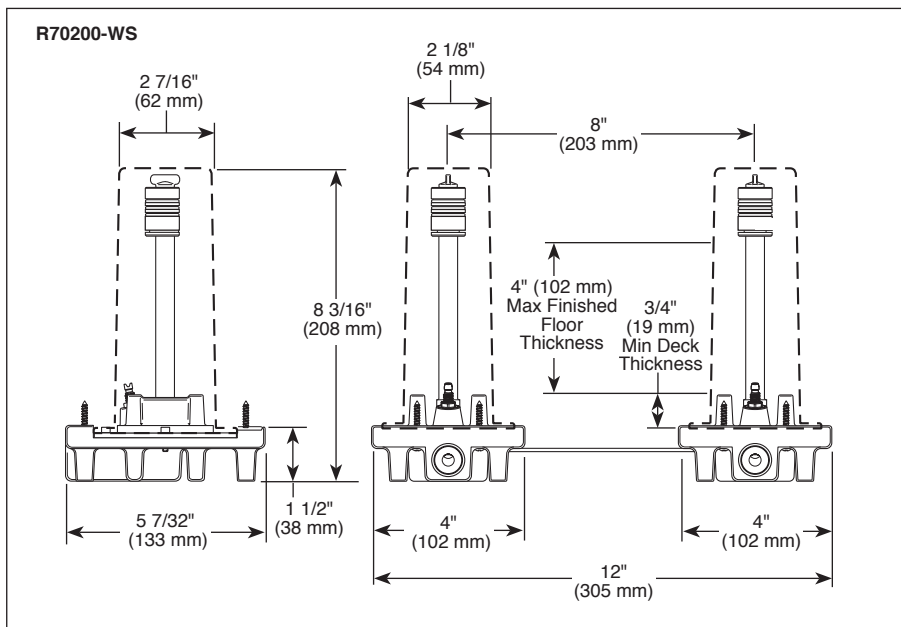

Submitted Model No.: _____

Specific Features: _____

BRIZO®

TWO HOLE FREESTANDING FLOOR MOUNTED TUB FILLER ROUGH-IN

- R70200
- R70200-WS (With Stops)

STANDARD SPECIFICATIONS:

- 1/2" NPT female inlets.
- Forged brass body.
- Available with integrated stops (R70200-WS).
- Innovative mounting system (patent pending) provides for simple stable installation.
- Spacing plate pre-assembled to ensure 8" spread.
- Accommodates finished floor thickness up to 4".
- Vertical spout height remains constant to finished floor.
- Pre-assembled test caps allow air or water pressure testing without trim.
- Pre-assembled protective plasterguards with information label indicating finished floor location.
- Pre-assembled gaskets to isolate living space.
- Rigid galvanized installation template included (not shown).
- Refer to product installation instructions.
- Trim sold separately.