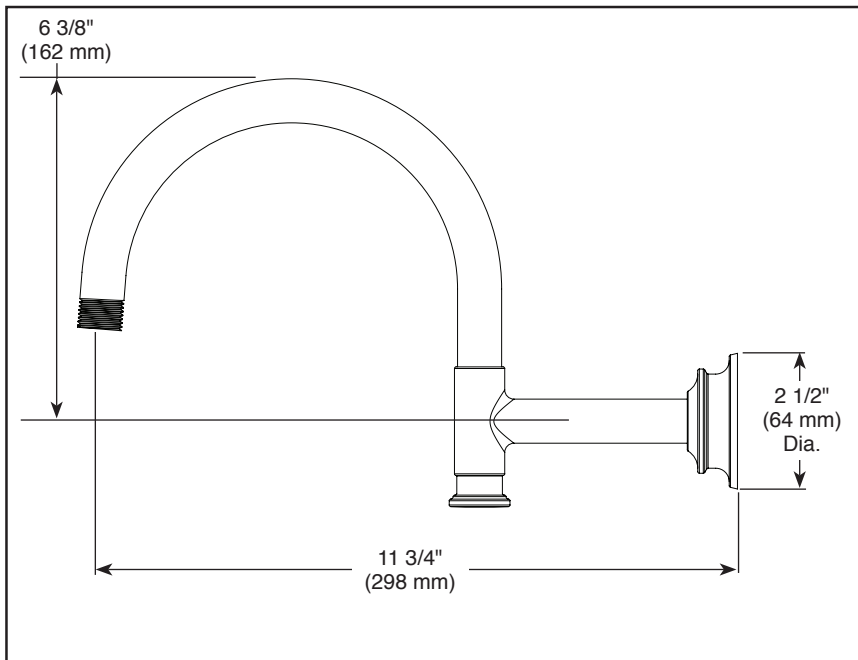

BRIZO®

SHOWER ARM AND FLANGE

■ Invari™ Collection

STANDARD SPECIFICATIONS:

- 1/2" NPT threads
- Solid brass construction

WARRANTY

- Parts and Finish - Lifetime limited warranty; or for commercial purchasers, 10 years for multi-family residential (apartments and condominiums) and 5 years for all other commercial uses, in each case from the date of purchase.
- Electronic Parts and Batteries (if applicable) - 5 years from the date of purchase; or for commercial purchasers, 1 year from the date of purchase. No warranty is provided on batteries.

COMPLIES WITH:

- ASME A112.18.1 / CSA B125.1

Submitted Model No.: _____

Specific Features: _____

▲ Designate proper finish suffix