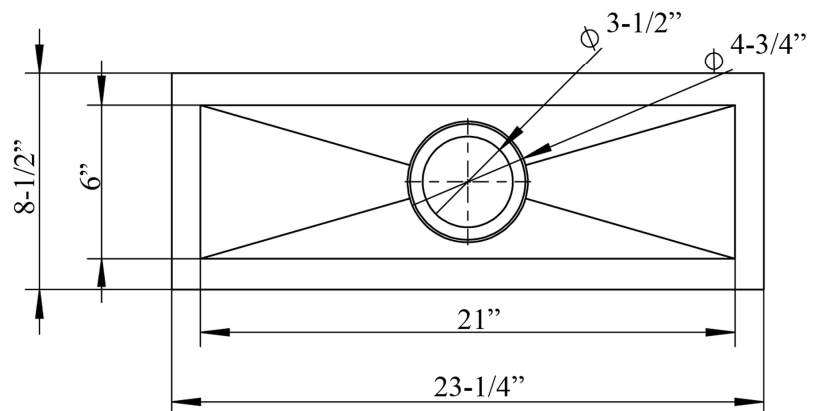

23" WHITESBORO TROUGH SINK

Cat. No
TSSSB2126-SS

Features:

- ▶ Solid 16 gauge, 304 grade metal construction
- ▶ Zero radius corners
- ▶ Matte finish
- ▶ Lip is 1-1/8" wide
- ▶ Mounting clips and template included
- ▶ Insulated for sound reduction
- ▶ Compatible with 3-1/2" drain
- ▶ Drains sold separately

W: 23-1/4"

D: 8-1/2"

H: 6-1/2"

***Please do NOT cut hole without
template or actual product.**

Interior Dimensions:

Basin Interior: 21" W x 6" D
Basin Depth: 6"

Dimensions of fixture are nominal and may vary within the range of tolerances established by ANSI Standard A112.19.2. Dimensions and specifications subject to change without notice.