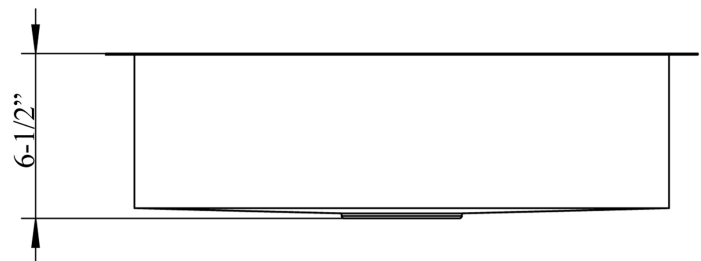

23" WHITESBORO TROUGH SINK

Cat. No
TSSSB2126-SS

Features:

- ▶ Solid 16 gauge, 304 grade metal construction
- ▶ Zero radius corners
- ▶ Matte finish
- ▶ Lip is 1-1/8" wide
- ▶ Mounting clips and template included
- ▶ Insulated for sound reduction
- ▶ Compatible with 3-1/2" drain
- ▶ Drains sold separately

W: 23-1/4"

D: 8-1/2"

H: 6-1/2"

***Please do NOT cut hole without
template or actual product.**

Interior Dimensions:

Basin Interior: 21" W x 6" D
Basin Depth: 6"

Dimensions of fixture are nominal and may vary within the range of tolerances established by ANSI Standard A112.19.2. Dimensions and specifications subject to change without notice.