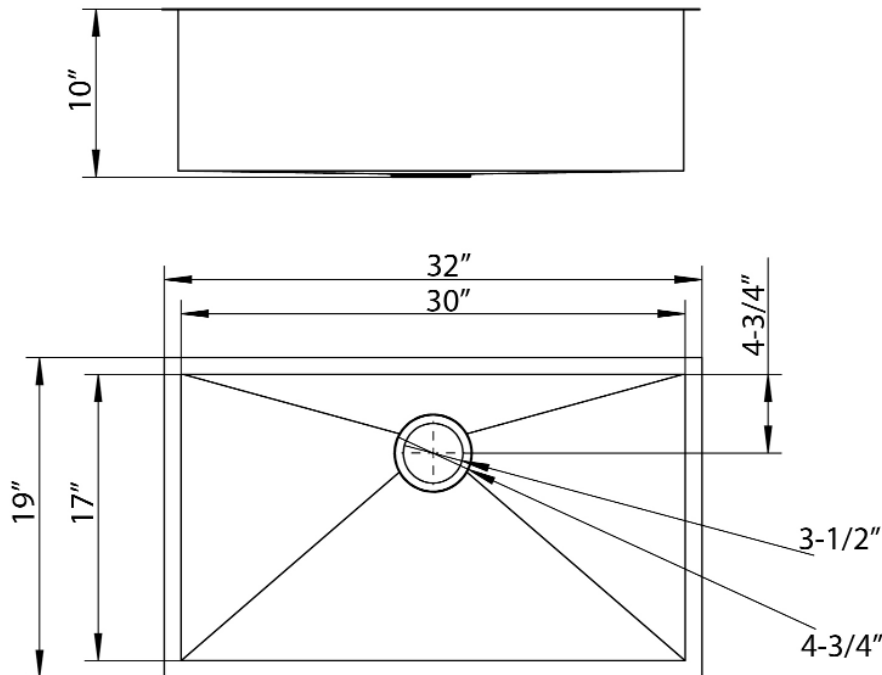

**32" ELLISON SINGLE BOWL
UNDERMOUNT SINK**

Cat. No
KSSSB2154-SS

W: 32"
D: 19"
H: 10"

Features:

- ▶ Solid 16 gauge, 304 grade metal construction
- ▶ Zero radius corners
- ▶ Easy maintenance with matte finish
- ▶ Mounting clips included
- ▶ Insulated for sound reduction
- ▶ Pads on all sides and bottom of sink
- ▶ Lip is 1-1/16" wide
- ▶ Accommodates 3-1/2" drain
- ▶ Drain sold separately
- ▶ Template Included
- ▶ Wire grid available to purchase separately, **KSSSB2154-WIRE**

***Please do NOT cut hole without
template or actual product.**

Interior Dimensions:

Basin Interior: 30" W x 17" D
Basin Depth: 9-1/2"

Dimensions of fixture are nominal and may vary within the range of tolerances established by ANSI Standard A112.19.2. Dimensions and specifications subject to change without notice.