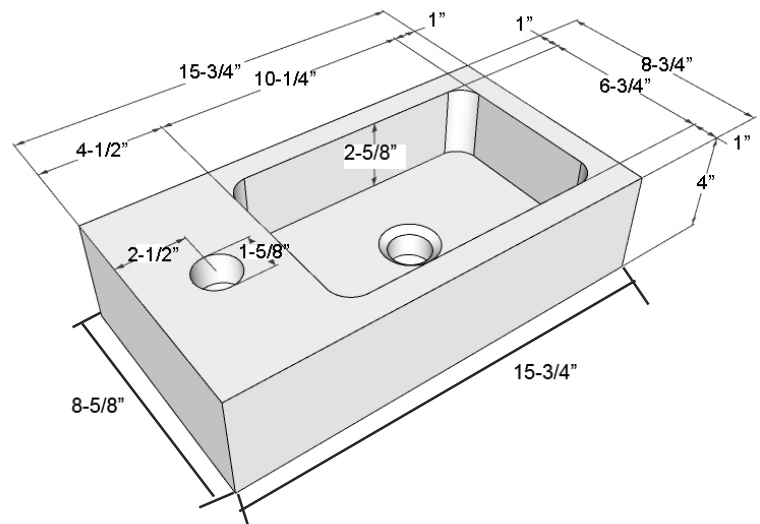

MODENA RECTANGULAR ABOVE COUNTER BASIN

Cat. No
5-004

L: 15-³/₄"
W: 8-³/₄"
H: 4"

Bottom of faucet entry: 3-¹/₄"

Features:

- ▶ Material: Marble, Andesite, or River Stone
- ▶ Above counter basin
- ▶ Pre-drilled single faucet hole
- ▶ ³/₄" Rim
- ▶ No overflow
- ▶ Available in 4 colors
- ▶ To be used with vanity VA004
- ▶ To be used with Grid Drain # 5601 or Umbrella Drain #UD701

Colors:

CM Cream Marble
GM Grey Marble
BA Black Andesite
RS River Stone

Interior Dimensions:

Basin Interior: 10-¹/₄" x 6-³/₄"
Basin Depth: 2-⁵/₈"

Dimensions of fixture are nominal and may vary slightly. Dimensions and specifications subject to change without notice.