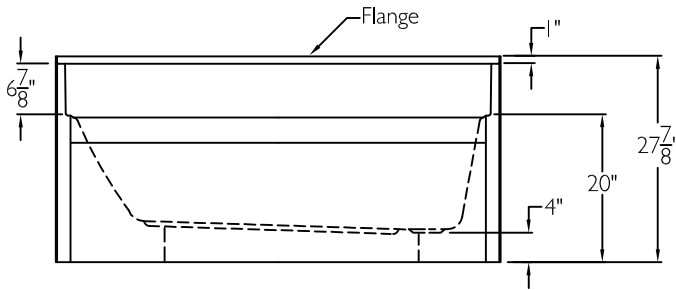

Luxury Acrylic Series

SUBMITTAL DATA

FRONT VIEW

SIDE VIEW

TOP VIEW

DUE TO THE NATURE OF THE MATERIALS
DIMENSIONS MAY VARY ± 1/2"

Garden Style Bathtub

This oval garden style bathtub shall be Aquarius Model G 3542 TO right, or left. Finished surface shall be of sanitary-grade applied acrylic. The unit shall have outside dimensions of 60" x 42" x 27 7/8". The unit shall meet IAPMO Z124-2011, and CSA B45.5-11.

The enclosure shall be equipped with the following factory installed accessories:

- 1) Deep oval bowl,
- 2) Right or left hand drain,
- 3) Wainscot trim,
- 4) Bowed apron,
- 5) Water capacity: 54 US Gallons