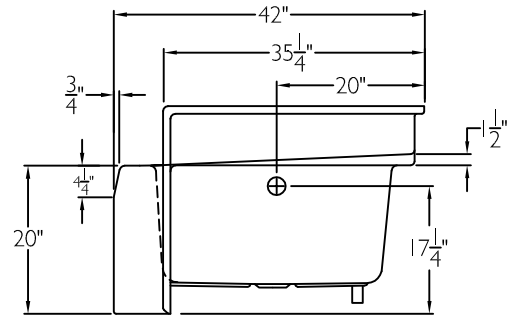

Luxury Acrylic Series

SUBMITTAL DATA

FRONT VIEW

SIDE VIEW

TOP VIEW

DUE TO THE NATURE OF THE MATERIALS
DIMENSIONS MAY VARY ± 1/2"

Garden Style Bathtub

This oval garden style bathtub shall be Aquarius Model G 3542 TO right, or left. Finished surface shall be of sanitary-grade applied acrylic. The unit shall have outside dimensions of 60" x 42" x 27 7/8". The unit shall meet IAPMO Z124-2011, and CSA B45.5-11.

The enclosure shall be equipped with the following factory installed accessories:

- 1) Deep oval bowl,
- 2) Right or left hand drain,
- 3) Wainscot trim,
- 4) Bowed apron,
- 5) Water capacity: 54 US Gallons