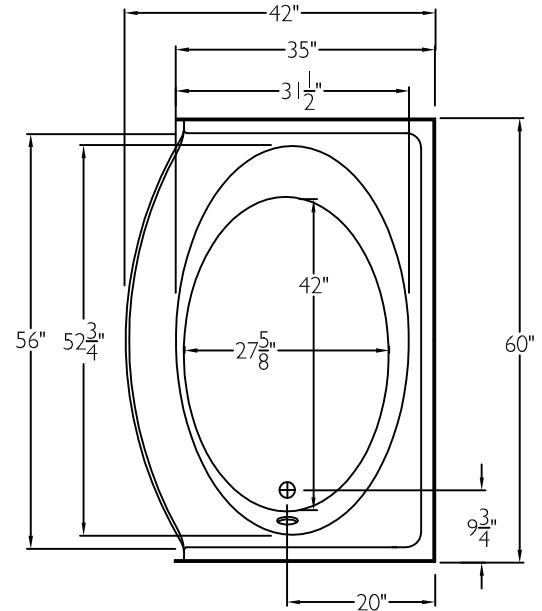

Luxury Acrylic Series

SUBMITTAL DATA

FRONT VIEW

SIDE VIEW

TOP VIEW

DUE TO THE NATURE OF THE MATERIALS
DIMENSIONS MAY VARY ± 1/2"

Garden Style Bathtub

This oval garden style bathtub shall be Aquarius Model G 3542 TO right, or left. Finished surface shall be of sanitary-grade applied acrylic. The unit shall have outside dimensions of 60" x 42" x 27 7/8". The unit shall meet IAPMO Z124-2011, and CSA B45.5-11.

The enclosure shall be equipped with the following factory installed accessories:

- 1) Deep oval bowl,
- 2) Right or left hand drain,
- 3) Wainscot trim,
- 4) Bowed apron,
- 5) Water capacity: 54 US Gallons