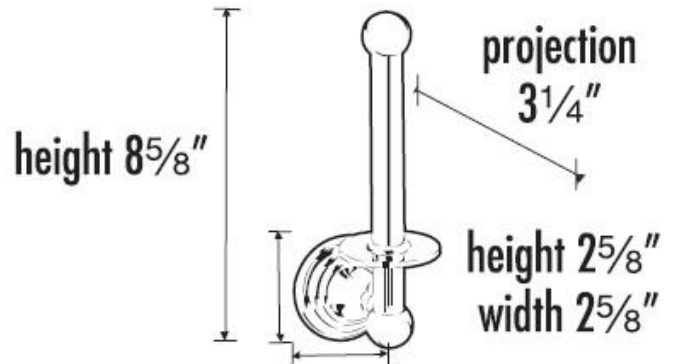

MATERIAL

Brass

Item#

A9067

NOTE: Dimensions and specifications are subject to change without notice.