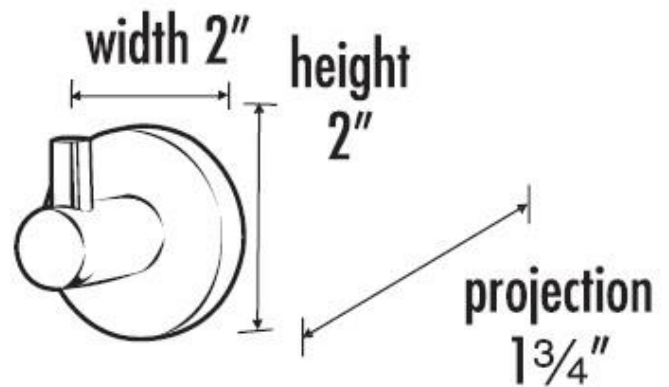

**SPECIFICATIONS**

**CONTEMPORARY I**  
ROBE HOOK

**FEATURES**

Modern styling  
Multiple finishes  
Concealed installation

**WARRANTY**

Limited lifetime

**FINISHES**

Polished Brass/Non-lacquered (PB/NL)  
Polished Chrome (PC)  
Bronze (BRZ)  
Polished Nickel (PN)  
Satin Brass (SB)  
Satin Nickel (SN)