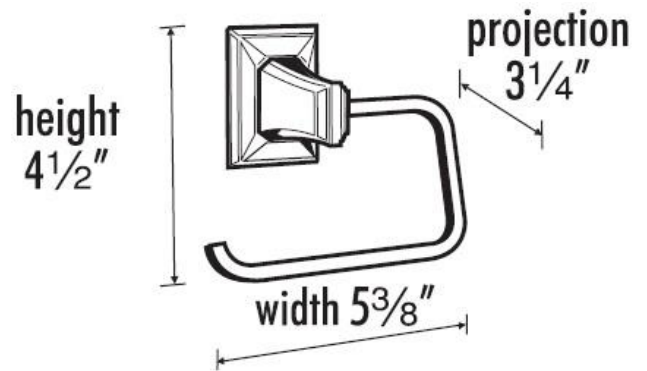

SPECIFICATIONS

GEOMETRIC

SINGLE POST TISSUE HOLDER

FEATURES

- Transitional styling
- Multiple finishes
- Concealed installation

WARRANTY

Limited lifetime

FINISHES

Brass

Item#

A7966

NOTE: Dimensions and specifications are subject to change without notice.