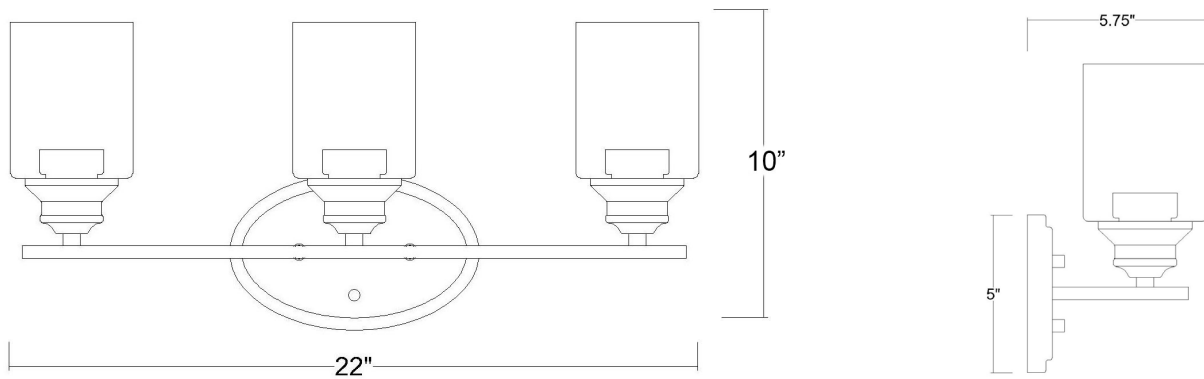

## GEMMA 3-LIGHT WALL SCONCE

**Description:** Gemma 3-Light Wall Sconce

**Finish:** Oil Rubbed Bronze

**Dimensions:** 22" W x 10" H x 5-3/4" ext.  
 Height on Center: 6-1/2"

**Bulbs:** 3-100W Med.

**Installed Weight:** 3.3 lbs.

**Certification:** cUL / damp location

**Material:** Steel and glass

**Shades:** Glass

**Glass:** Clear

**Back Plate Dimensions:** 8" x 5" oval

**Chain/Wire:** NA

**Additional Finishes:** BK, SN