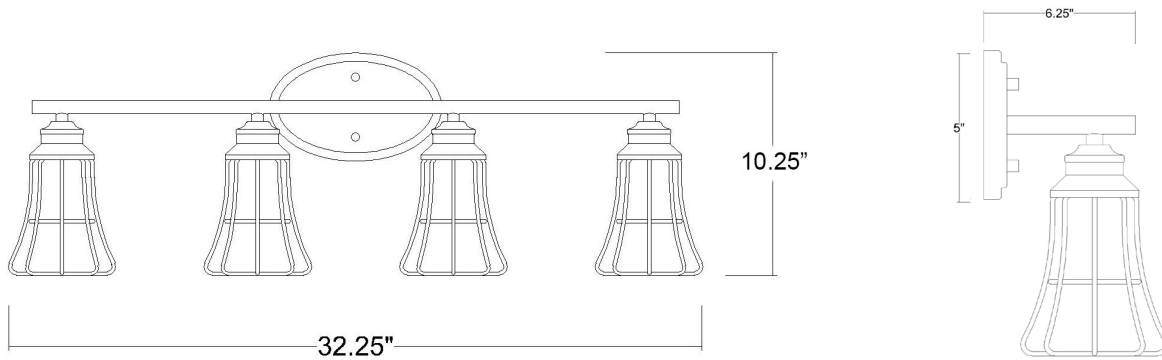

IN41283BK

PIERS 4-LIGHT WALL SCONCE

Description:	Piers 4-Light Wall Sconce
Finish:	Matte black
Dimensions:	32-1/4" W x 10-1/4" H x 6-1/4" ext. Height on Center: 2-1/2"
Bulbs:	4-100W Med.
Installed Weight:	4.2 lbs.
Certification:	cUL / dry location

Material:	Steel
Shades:	NA
Glass:	NA
Back Plate Dimensions:	8" x 5" oval
Chain/Wire:	NA
Additional Finishes:	Oil-rubbed bronze