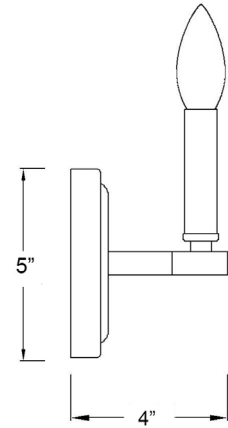

IN41154SN

SAWYER 2-LIGHT WALL SCONCE

Description:	Sawyer 2-Light Wall Sconce
Finish:	Satin Nickel
Dimensions:	12" W x 6-3/4" H x 4" ext. Height on Center: 4-1/4"
Bulbs:	2-60w Cand.
Installed Weight:	1.4 lbs.
Certification:	cUL / damp location

Material:	Steel
Shades:	NA
Glass:	NA
Back Plate Dimensions:	5" Dia.
Chain/Wire:	NA
Additional Finishes:	Matte black