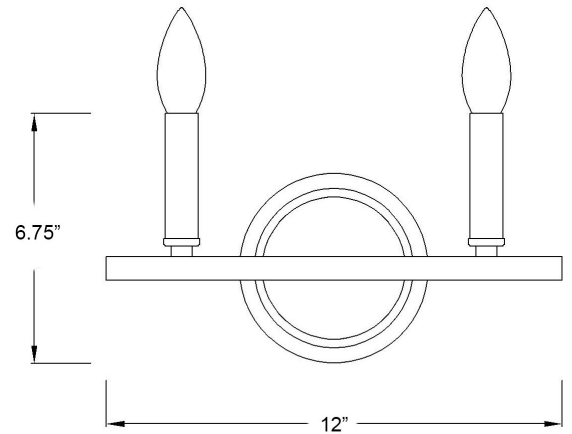

IN41154SN

SAWYER 2-LIGHT WALL SCONCE

Description:	Sawyer 2-Light Wall Sconce
Finish:	Satin Nickel
Dimensions:	12" W x 6-3/4" H x 4" ext. Height on Center: 4-1/4"
Bulbs:	2-60w Cand.
Installed Weight:	1.4 lbs.
Certification:	cUL / damp location

Material:	Steel
Shades:	NA
Glass:	NA
Back Plate Dimensions:	5" Dia.
Chain/Wire:	NA
Additional Finishes:	Matte black