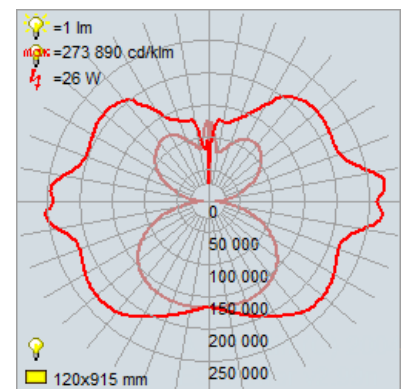

Product Dimensions

Fixture	Canopy
Length :: 0	Length :: 0
Width :: 36"	Width :: 0
Diameter :: 0	Diameter :: 0
Extension :: 4"	Height :: 0
Height :: 6"	
Overall Height :: 0	

Technical Specifications

Qualifications

Photometrics

CCT :: 3000
 CRI :: 90
 Wattage :: 28w
 Nominal Lumens :: 2000Lm
 Delivered Lumens :: 1993Lm

Recommended Dimmers

(ELV) LUTRON Caseta PD - 6WCL; (ELV) LUTRON Maestro CL MACL-153M; (ELV) LUTRON Maestro MRF2-6CL; (TRIAC) LUTRON Diva DVCL-153P

Additional Items :: 0

Line Drawing #1

Image Not Available

Line Drawing #2

Image Not Available

IES File

Toll Free 800-828-5483 • www.AccessLighting.com

14410 Myford Road, Irvine, CA 92606