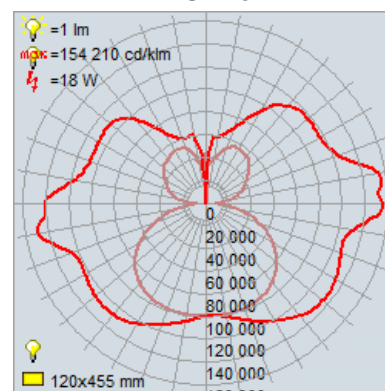

Product Dimensions

Fixture	Canopy
Length :: 0	Length :: 0
Width :: 18"	Width :: 0
Diameter :: 0	Diameter :: 0
Extension :: 4"	Height :: 0
Height :: 6"	
Overall Height :: 0	

Technical Specifications

Qualifications	Specifications	Photometrics	Recommended Dimmers
Location Rating :: Damp	Frame Material :: Steel	CCT :: 3000	(ELV) LUTRON Caseta PD - 6WCL; (ELV) LUTRON Maestro CL MACL-153M; (ELV) LUTRON Maestro MRF2-6CL; (TRIAC) LUTRON Diva DVCL-153P
Certification :: ETL Listed (US/Canada)	Diffuser Material:: Acrylic	CRI :: 90	
IES File ::	Voltage :: 120v	Wattage :: 20w	
JA8 Compliant :: No	Lamping Type :: Dedicated LED	Nominal Lumens :: 1100Lm	
Energy Star :: No	Lamping Base :: SSL	Delivered Lumens :: 1088Lm	
ADA Compliant :: No	Lamp Quantity :: 1	Additional Items :: 0	
Marine Grade :: No	Lamp Wattage :: 20 W		
Emergency Lighting :: No	Total Wattage :: 20w		
Warranty :: 5 Year Limited	Lamps Included :: Yes		
	J-Box Type :: Standard		

Line Drawing #1

Line Drawing #2

Image Not Available Image Not Available

IES File

Toll Free 800-828-5483 • www.AccessLighting.com

14410 Myford Road, Irvine, CA 92606

The information provided is subject to change without notice. ©2020 Access Lighting Corporation. All Rights Reserved
 Rev. 202004 Filename:: 62591LEDD-BS_ACR.pdf