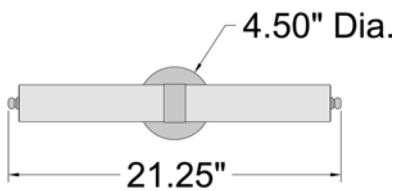

Product Dimensions

Fixture	Canopy
Length :: N/A	Length :: N/A
Width :: 21.25"	Width :: N/A
Diameter :: N/A	Diameter :: 4.5"
Extension :: 3.25"	Height :: N/A
Height :: 4.5"	
Overall Height :: N/A	

Technical Specifications

Specifications

Frame Material :: Steel
 Diffuser Material :: Glass
 Voltage :: 120v
 Lamping Type :: Dedicated LED
 Lamping Base :: SSL
 Lamp Quantity :: 1
 Lamp Wattage :: 16 W
 Total Wattage :: 16w
 Lamps Included :: Yes
 J-Box Type :: Standard

Photometrics

CCT :: 3000
 CRI :: 90
 Wattage :: 16w
 Nominal Lumens :: 1280Lm
 Delivered Lumens :: 1034Lm

Recommended Dimmers

0

Additional Items :: 0

Line Drawing #1

Line Drawing #2

IES File