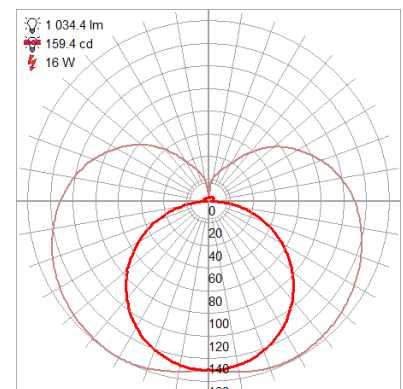

Product Dimensions

Fixture	Canopy
Length :: N/A	Length :: N/A
Width :: 21.25"	Width :: N/A
Diameter :: N/A	Diameter :: 4.5"
Extension :: 3.25"	Height :: N/A
Height :: 4.5"	
Overall Height :: N/A	

Technical Specifications

Photometrics

CCT :: 3000
 CRI :: 90
 Wattage :: 16w
 Nominal Lumens :: 1280Lm
 Delivered Lumens :: 1034Lm

Recommended Dimmers

0

Additional Items :: 0

Line Drawing #1

Line Drawing #2

IES File