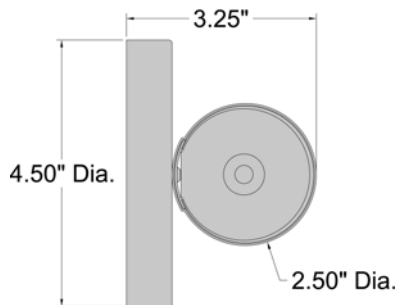

Product Dimensions

Fixture	Canopy
Length :: N/A	Length :: N/A
Width :: 21.25"	Width :: N/A
Diameter :: N/A	Diameter :: 4.5"
Extension :: 3.25"	Height :: N/A
Height :: 4.5"	
Overall Height :: N/A	

Technical Specifications

Specifications

Frame Material :: Steel
 Diffuser Material :: Glass
 Voltage :: 120v
 Lamping Type :: Dedicated LED
 Lamping Base :: SSL
 Lamp Quantity :: 1
 Lamp Wattage :: 16 W
 Total Wattage :: 16w
 Lamps Included :: Yes
 J-Box Type :: Standard

Photometrics

CCT :: 3000
 CRI :: 90
 Wattage :: 16w
 Nominal Lumens :: 1280Lm
 Delivered Lumens :: 1034Lm

Recommended Dimmers

0

Additional Items :: 0

Line Drawing #1

Line Drawing #2

IES File