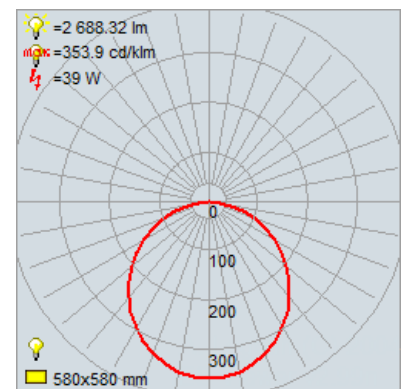

Technical Specifications

Qualifications	Specifications	Photometrics	Recommended Dimmers
Location Rating :: Damp	Frame Material :: Steel	CCT :: 3000	(ELV) LEVITON Decora DSE06-10Z; (ELV) LUTRON Maestro MAELV-600; (TRIAC) LEVITON Decora Sureslide 6674; (TRIAC) LUTRON Diva DVCL-153P; (TRIAC) LUTRON Skylark CL SCL-153 or SCL-153P
Certification :: UL Listed (US/Canada)	Diffuser Material:: Acrylic	CRI :: 90	
IES File ::	Voltage :: 120v	Wattage :: 40w	
JA8 Compliant :: No	Lamping Type :: Dedicated LED	Nominal Lumens :: 4000Lm	
Energy Star :: No	Lamping Base :: SSL	Delivered Lumens :: 2688Lm	
ADA Compliant :: No	Lamp Quantity :: 1	Additional Items :: 0	
Marine Grade :: No	Lamp Wattage :: 40 W		
Emergency Lighting :: No	Total Wattage :: 40w		
Warranty :: 5 Year Limited	Lamps Included :: Yes		
	J-Box Type :: Standard		

Line Drawing #1

Line Drawing #2

Image Not Available   Image Not Available

IES File