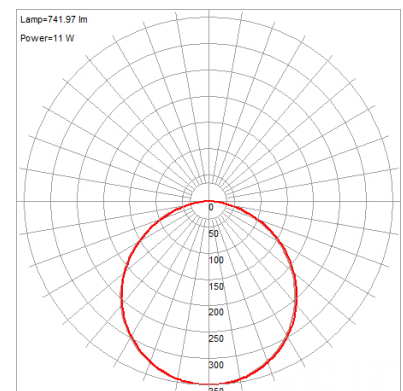

Product Dimensions

Fixture	Canopy
Length :: N/A	Length :: N/A
Width :: N/A	Width :: N/A
Diameter :: 5.5"	Diameter :: N/A
Extension :: N/A	Height :: N/A
Height :: 0.5"	
Overall Height :: N/A	

Technical Specifications

Photometrics

CCT :: 3000
 CRI :: 90
 Wattage :: 12w
 Nominal Lumens :: 800Lm
 Delivered Lumens :: 741Lm

Recommended Dimmers

(ELV) LEVITON Renoir II
 AWSMT-EA; (ELV) LUTRON
 Caseta PD - 6WCL; (ELV)
 LUTRON Maestro CL MACL-
 153M; (TRIAC) LUTRON Diva
 DVCL-153P

Additional Items :: Requires a standard 4 inch Junction Box

Line Drawing #1

Line Drawing #2

Image
 Not Available

IES File

Toll Free 800-828-5483 • www.AccessLighting.com

14410 Myford Road, Irvine, CA 92606

The information provided is subject to change without notice. ©2020 Access Lighting Corporation. All Rights Reserved
 Rev. 202004 Filename:: 20810LEDD-WH_ACR.pdf