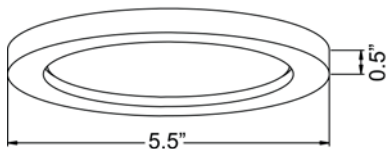

Product Dimensions

Fixture	Canopy
Length :: N/A	Length :: N/A
Width :: N/A	Width :: N/A
Diameter :: 5.5"	Diameter :: N/A
Extension :: N/A	Height :: N/A
Height :: 0.5"	
Overall Height :: N/A	

Technical Specifications

Photometrics

CCT :: 3000
 CRI :: 90
 Wattage :: 12w
 Nominal Lumens :: 800Lm
 Delivered Lumens :: 741Lm

Recommended Dimmers

(ELV) LEVITON Renoir II
 AWSMT-EA; (ELV) LUTRON
 Caseta PD - 6WCL; (ELV)
 LUTRON Maestro CL MACL-
 153M; (TRIAC) LUTRON Diva
 DVCL-153P

Additional Items :: Requires a standard 4 inch Junction Box

Line Drawing #1

Line Drawing #2

Image
 Not Available

IES File

Toll Free 800-828-5483 • www.AccessLighting.com

14410 Myford Road, Irvine, CA 92606

The information provided is subject to change without notice. ©2020 Access Lighting Corporation. All Rights Reserved
 Rev. 202004 Filename:: 20810LEDD-WH_ACR.pdf